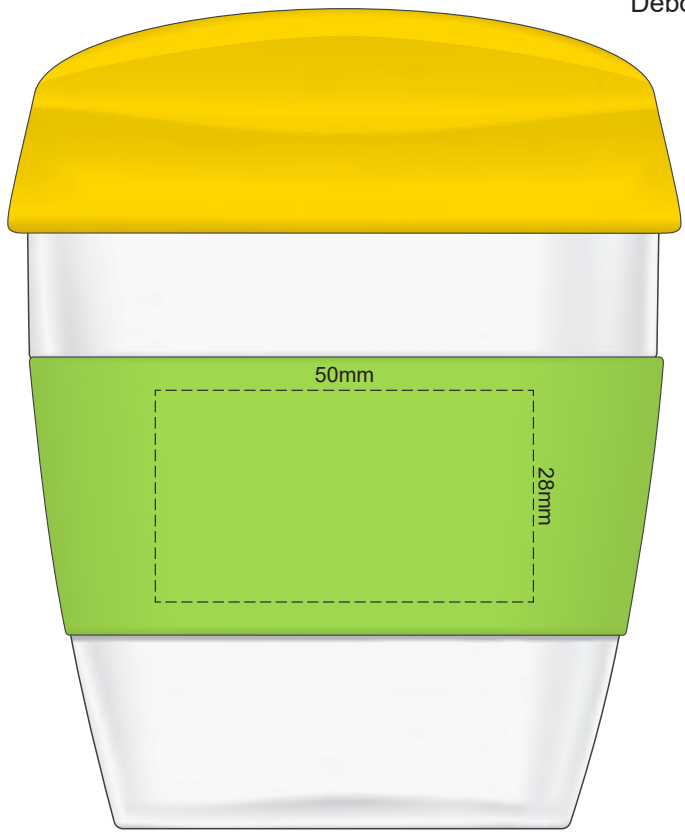

Lid Band

100% of Actual Size
Pad Print

SIDE 1

SIDE 2

Lid Band

100% of Actual Size
Silicone Digital Print
Debossed

SIDE 1

SIDE 2

Lid Band

100% of Actual Size
Screen Print (one colour)

100% of Actual Size
Screen Print (one colour)
Double sided template Front & Back

Red Line = Exact opposites of the product
(centre artwork to the red line)

100% of Actual Size
Digital Packaging Print
FRONT

Artwork will be printed directly onto the product via CMYK printing (no white), colours will not be vibrant due to white ink not being available for this process.