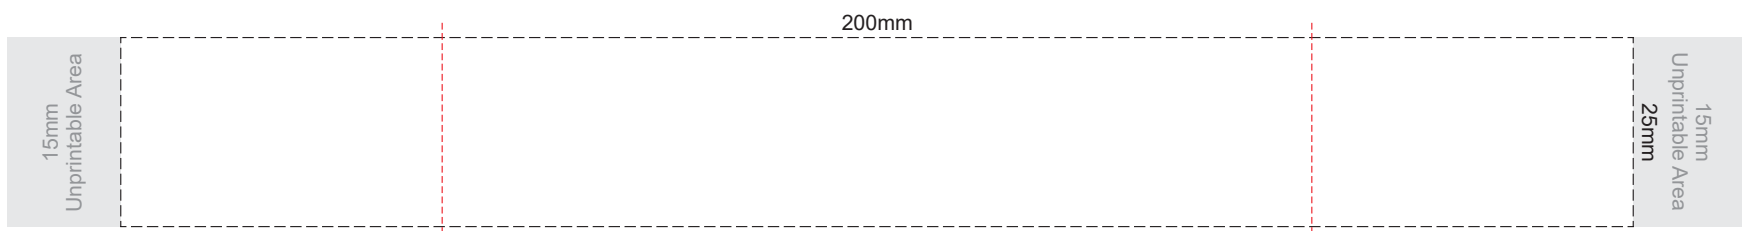

Lid Band

100% of Actual Size
Pad Print

SIDE 1

SIDE 2

Lid Band

100% of Actual Size
Silicone Digital Print
Debossed

SIDE 1

SIDE 2

Lid Band

100% of Actual Size
Screen Print (one colour)

100% of Actual Size
Screen Print (one colour)
Double sided template Front & Back

Red Line = Exact opposites of the product
(centre artwork to the red line)