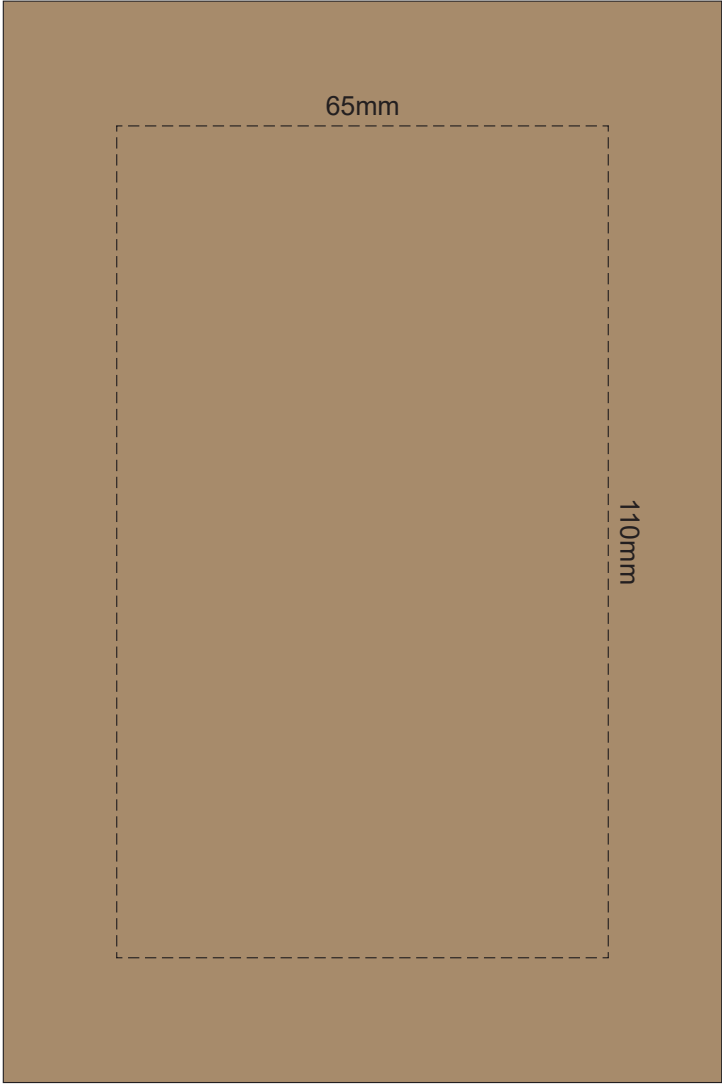

100% of Actual Size
Digital Packaging Print
FRONT

Artwork will be printed directly onto the product via CMYK printing (no white), colours will not be vibrant due to white ink not being available for this process.