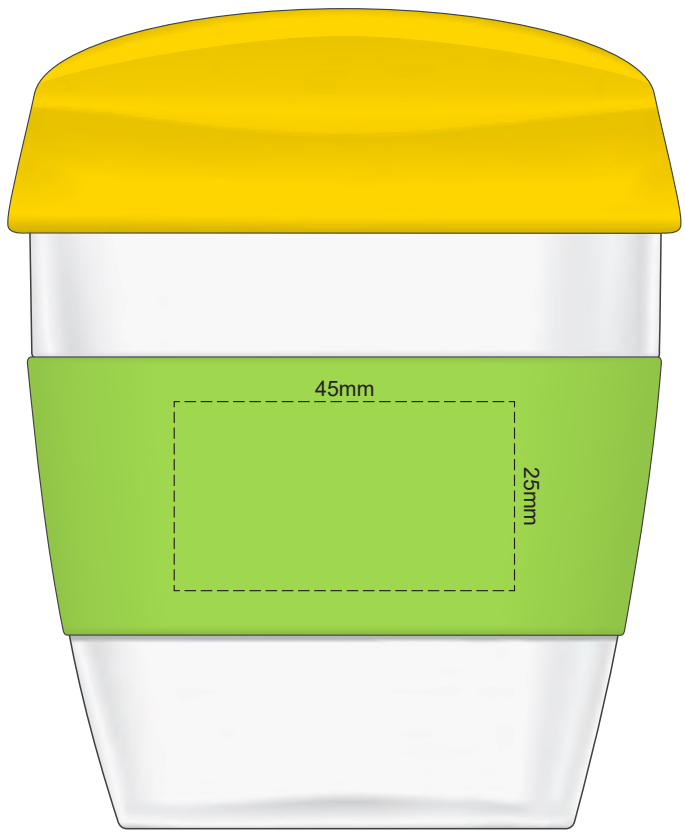

Lid Band

100% of Actual Size
Pad Print

SIDE 1

SIDE 2

Lid Band

100% of Actual Size
Silicone Digital Print
Debossed

SIDE 1

SIDE 2

Lid Band

100% of Actual Size
Screen Print (one colour)

100% of Actual Size
Screen Print (one colour)
Double sided template Front & Back

Red Line = Exact opposites of the product
(centre artwork to the red line)

100% of Actual Size
Digital Packaging Print
FRONT

Artwork will be printed directly onto the product via CMYK printing (no white), colours will not be vibrant due to white ink not being available for this process.