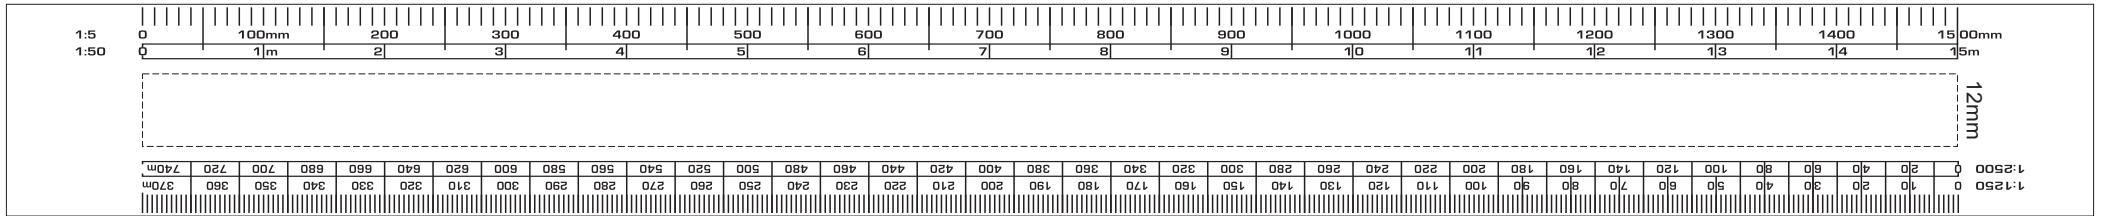

80% of Actual Size
Screen Print
Direct Digital
300mm

SIDE 1

300mm

SIDE 2